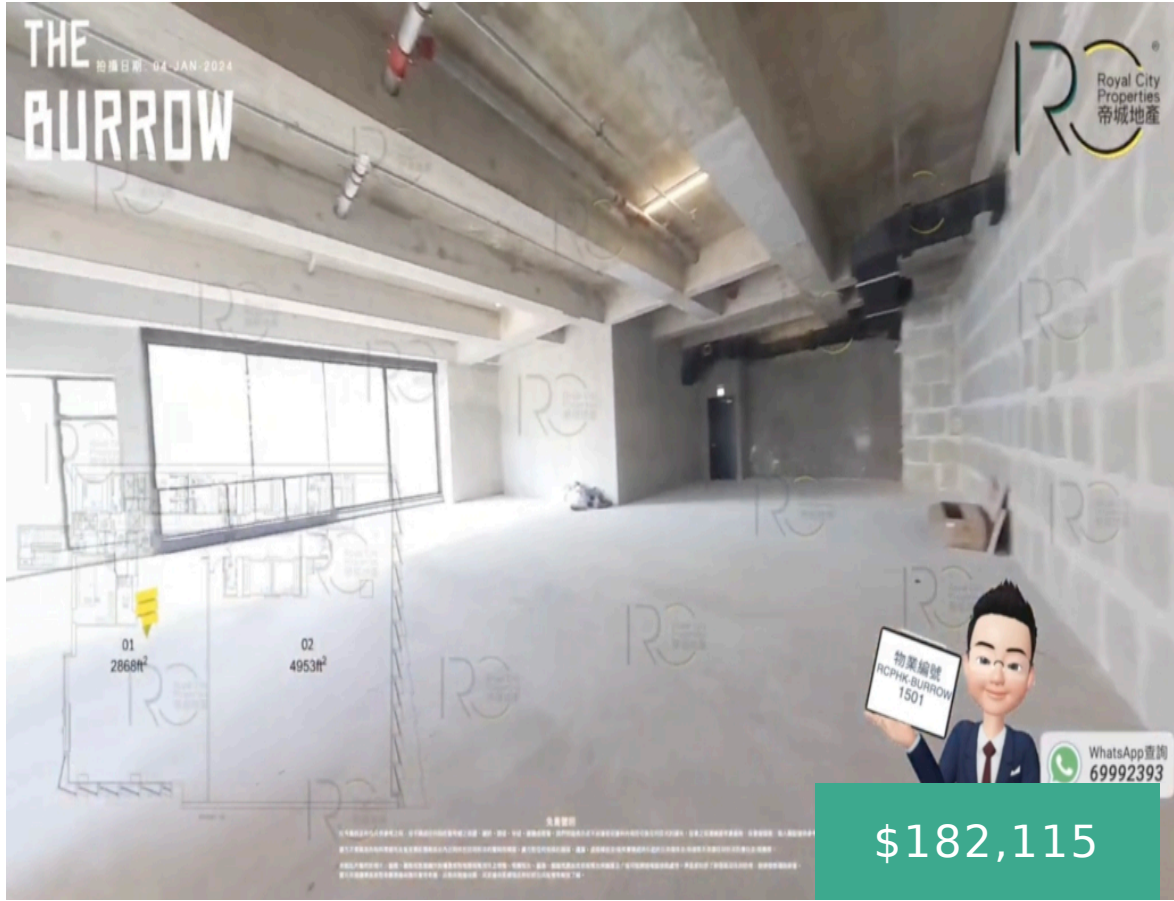

# THE BURROW 212 (RCPHK-BURROW8892)

https://www.rcphk.com

The Burrow Office 36 4. 8371' [...]

- Office
- For rent
- San Po Kong
- 8371 sq ft

## Floor Plans