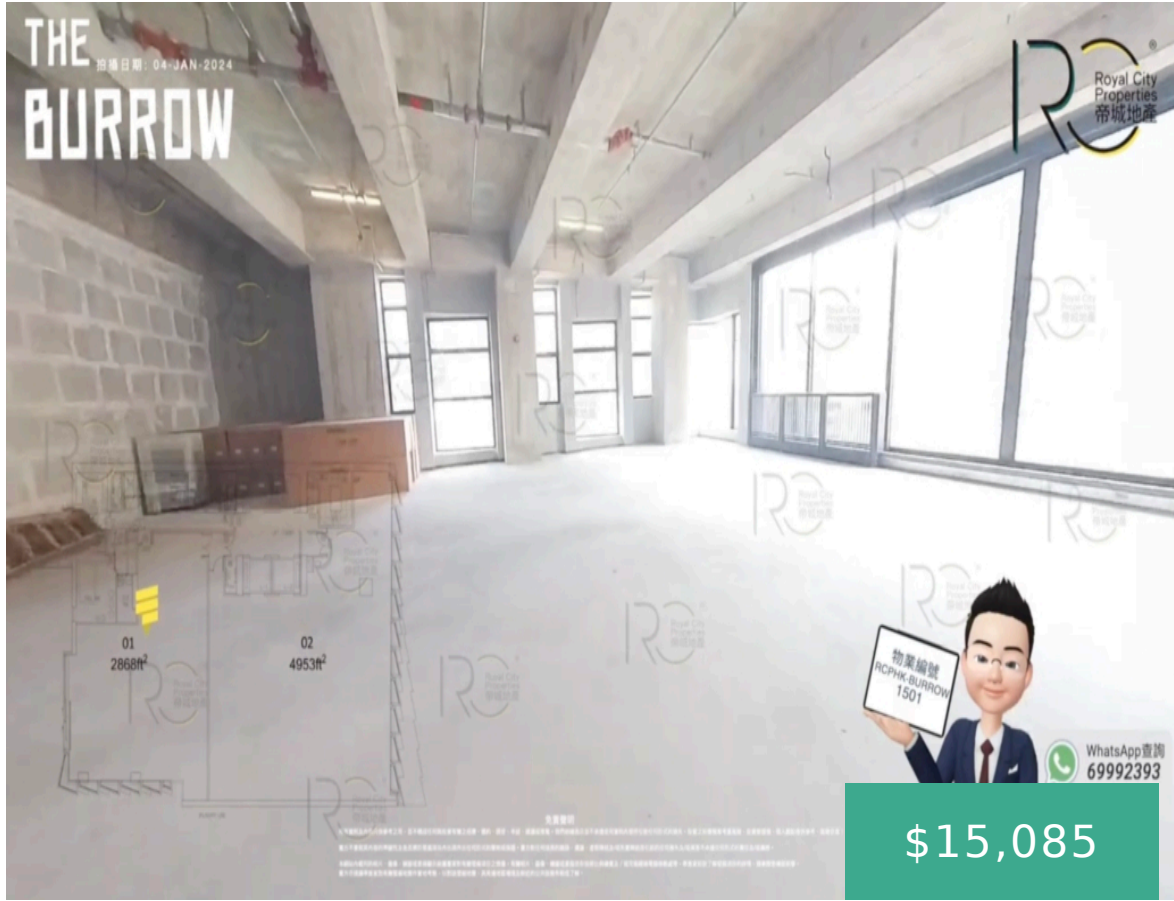

# THE BURROW 212 (RCPHK-BURROW8892)

https://www.rcphk.com

The Burrow Office 36 4. 650' ( [...]

- Office
- For rent
- San Po Kong
- 650 sq ft

## Floor Plans