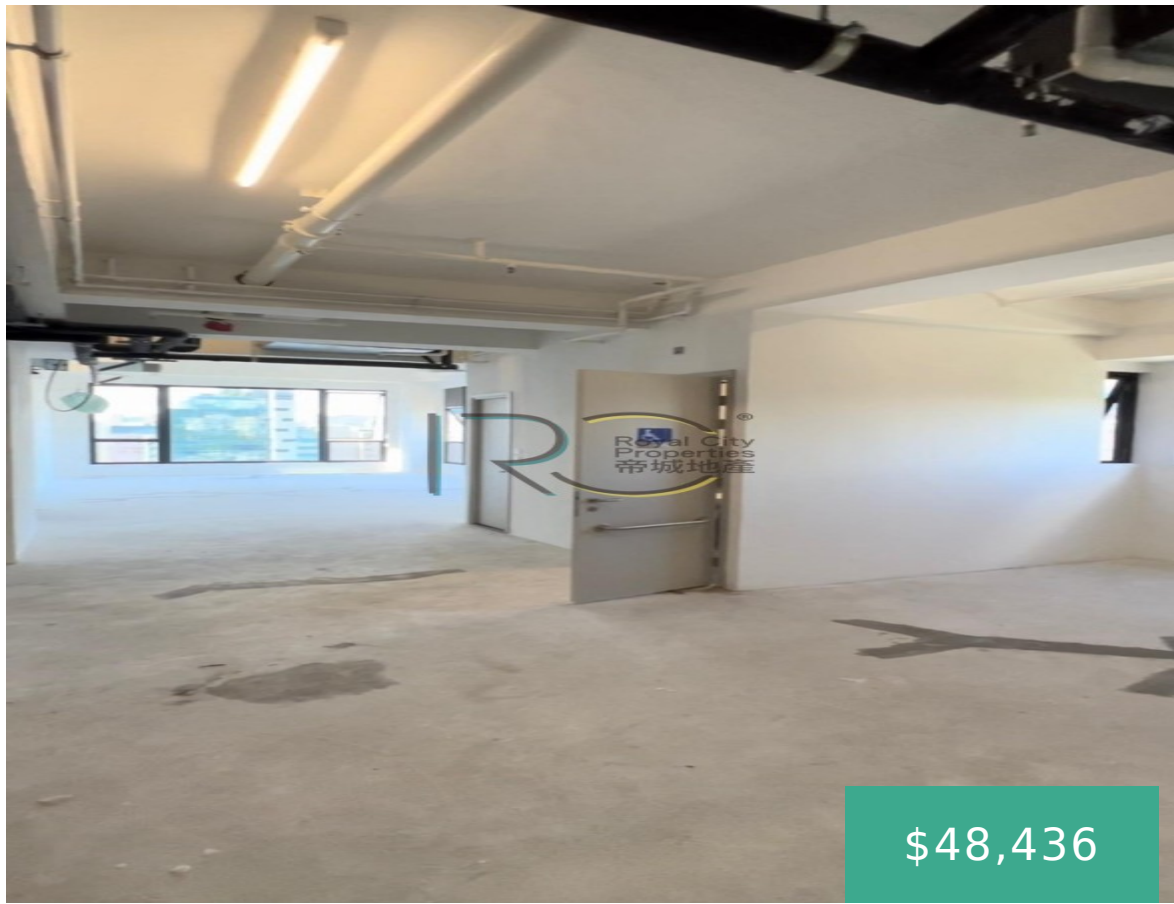

ONE TWO ONE 121 121 KING LAM STREET (RCPHK-121KLS1838)

https://www.rcphk.com

\$48,436

ONE TWO ONE 36 3. 2642' [...]

- Industrial
- For rent
- Lai Chi Kok
- 2642 sq ft

Call us now

Phone: 3952 0222
 Email: enquiry@rcphk.com
 Address: D1-D2, 33/F, TML Tower, 3 Hoi Shing Road, Tsuen Wan, Hong Kong