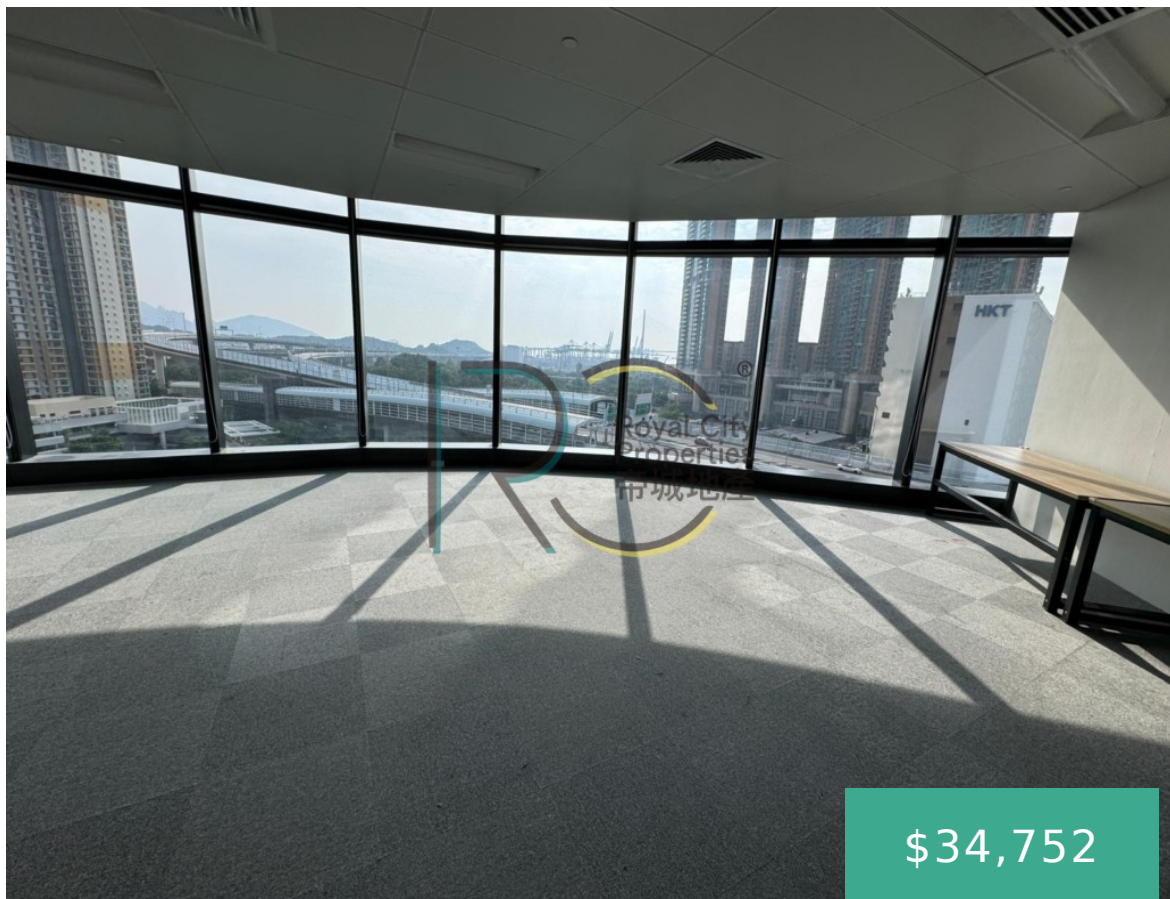

NCB INNOVATION CENTRE 888 (RCPHK-LCK8881099)

https://www.rcphk.com

NCB24. 1448' 941' (65% [...])

- Office
- For rent
- Lai Chi Kok
- 1448 sq ft

Call us now

Phone: 3952 0222
 Email: enquiry@rcphk.com
 Address: D1-D2, 33/F, TML Tower, 3 Hoi Shing Road, Tsuen Wan, Hong Kong